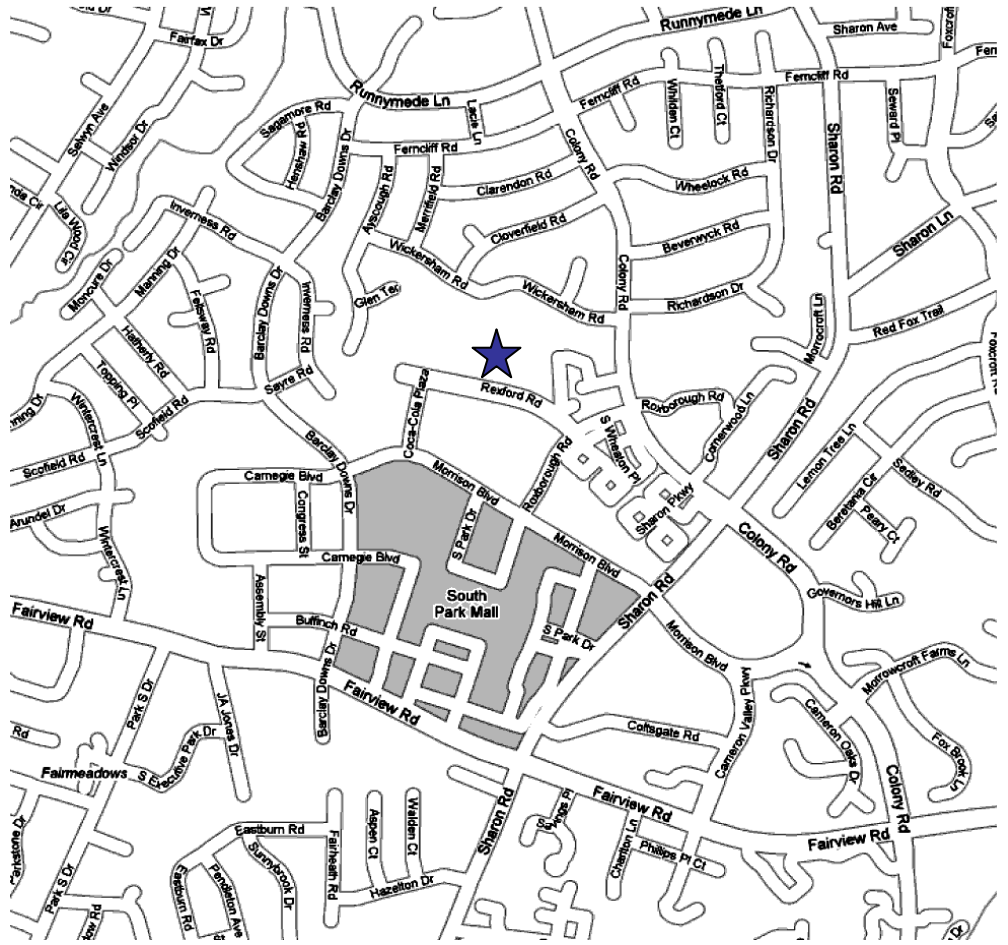

From Interstate 77 - northbound - Exit 5 Tyvola Road, right at top of ramp, go 3.5 miles, Tyvola becomes Fairview Road, turn left onto Barclay Downs Dr., right onto Morrison Blvd., left onto Coca Cola Plaza, and right onto Rexford Road. The CAA is located on the left in the Colonial Plaza Building. Enter between the west and east wings, veer right and park in the rear. You will enter the building from the back. Take corridor to elevators and go to the 3rd floor. The CAA will be to your right as you exit the elevators.

From Charlotte Douglas International Airport - Follow signs to Billy Graham Parkway South, exit Coliseum Area/Tyvola Road (right), go 6.6 miles, Tyvola becomes Fairview Road, turn left onto Barclay Downs Dr., right onto Morrison Blvd., left onto Coca Cola Plaza, and right onto Rexford Road. The CAA is located on the left in the Colonial Plaza Building. Enter between the west and east wings, veer right and park in the rear. You will enter the building from the back. Take corridor to elevators and go to the 3rd floor. The CAA will be to your right as you exit the elevators.

TO GET SPECIFIC DIRECTIONS FROM YOUR LOCATION, GO TO WWW.MAPQUEST.COM and enter the address above.